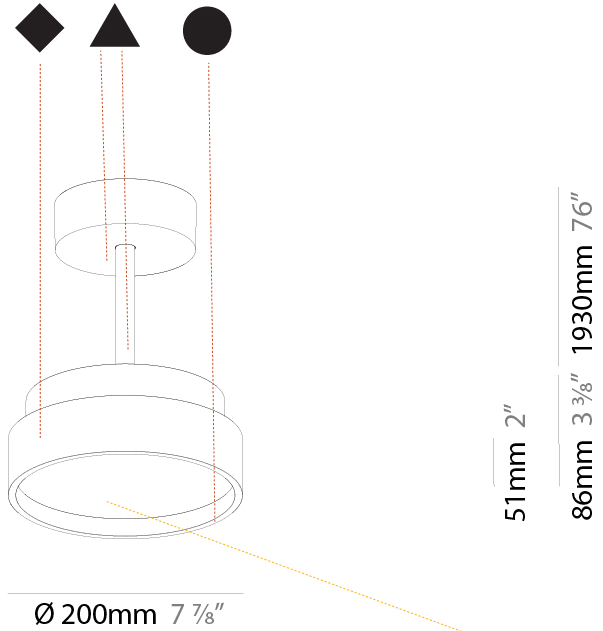

GENERAL

Series: Sign Diva Tube
Subseries: Sign Diva Tube Korona
Brand: Prolicht
Division: Architectural
Mounting Type: Suspension
Mounting Location: Ceiling
Subcategory: Pendant

PHYSICAL

Shape: Round
Diameter (mm): 200
Diameter (in): 7 7/8
Height (mm): 86
Height (in): 3 3/8
Max. Overall Height (mm): 2016
Max. Overall Height (in): 79 3/8
Light Distribution: Direct
Weight (kg): 1.789
Weight (lbs): 3.944
Diffuser: PMMA - Opal / Micro-Prism / Sparkling Secret / Vintage Industrial
Fixture Finish: SSR / BKV / CWI / CRY / HAB / UFT / ITA / RUA / FTG / MYG / LOD / PUS / FRO / FUP / KIA / POP / BLS / SPG / MEY / GOH / GUM / CHC / COM / ABZ / JAG / OBR / MOS / ROR
Fixture Material: Extruded Aluminum / Steel

ELECTRICAL

Lamp Type: LED (Zhaga Standard)
Input Wattage (W): 10
Dimming: Tri-Mode (Non-Dimming and Phase Dimming (120Vac only) and 0-10V Dimming)
Driver Included: Yes
Driver Location: Integrated
Driver Type: Constant Current - Universal
Driver Class: Class 2
Input Voltage (V): 120 - 277
Constant Current (MA): 350

LED

Color Temperature (°K): 2700 / 3000 / 3500 / 4000
Max. Delivered Lumen (lm): 836 / 895 / 903 / 921
Nominal Lumen (lm): 1280 / 1370 / 1382 / 1410
CRI: >90 CRI
Lamp Life (hrs): 50000

OPTICAL

RATINGS AND CERTIFICATIONS

Certified By: Certified for North American Standards
IP rating: IP20