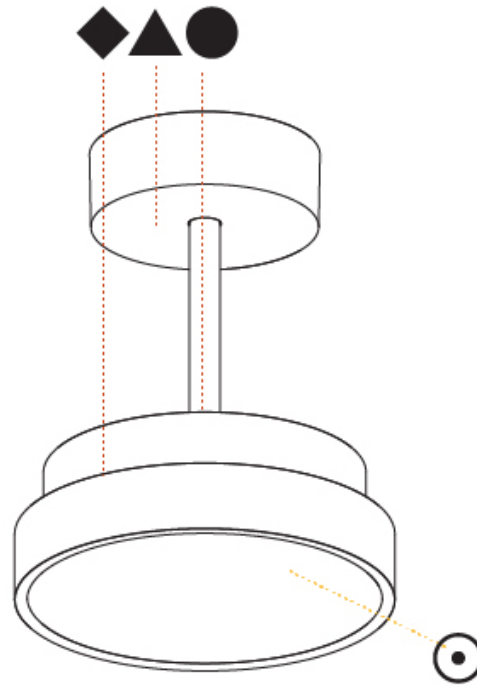

SIGN DIVA TUBE SUSPENSION

A300019-

PROJECT
TYPE
SPECIFIER
QUANTITY
DATE

A