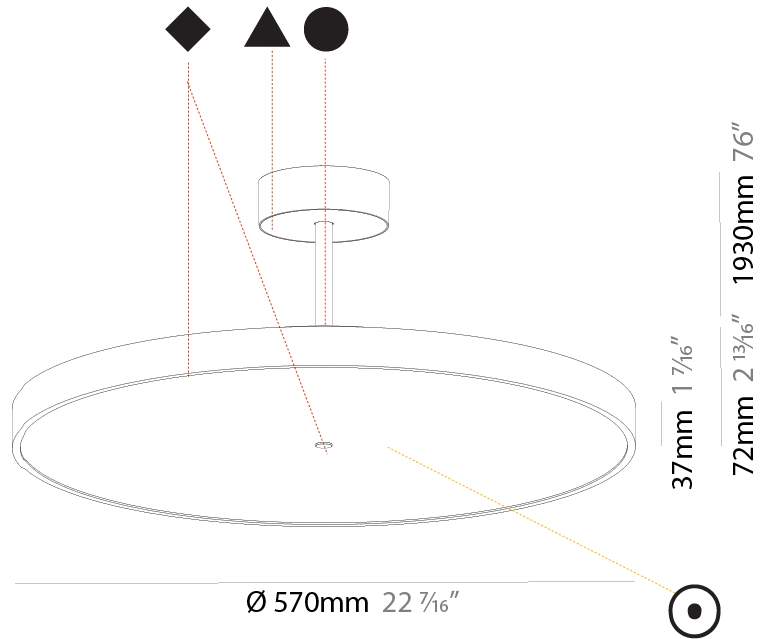

GENERAL

Series: Sign Diva Tube
Subseries: Sign Diva Tube
Brand: Prolicht
Division: Architectural
Mounting Type: Suspension
Mounting Location: Ceiling
Subcategory: Pendant

PHYSICAL

Shape: Round
Diameter (mm): 570
Diameter (in): 22 7/16
Height (mm): 72
Height (in): 2 13/16
Max. Overall Height (mm): 2002
Max. Overall Height (in): 78 13/16
Light Distribution: Direct / Indirect
Weight (kg): 8.533
Weight (lbs): 18.812
Diffuser: [PMMA - Opal](#) / [Micro-Prism](#) / [Sparkling Secret](#) / [Vintage Industrial](#)
Fixture Finish: [SSR / BKV / CWI / CRY / HAB / UFT / ITA / RUA / FTG / MYG / LOD / PUS / FRO / FUP / KIA / POP / BLS / SPG / MEY / GOH / GUM / CHC / COM / ABZ / JAG / OBR / MOS / ROR](#)
Fixture Material: [Extruded Aluminum](#) / [Steel](#)

ELECTRICAL

Lamp Type: LED (Zhaga Standard)
Input Wattage (W): 67
Dimming: [Tri-Mode (Non-Dimming and Phase Dimming (120Vac only) and 0-10V Dimming)](#)
Driver Included: Yes
Driver Location: Integrated
Driver Type: Constant Current - Universal
Driver Class: Class 2
Input Voltage (V): 120 - 277
Constant Current (MA): 350

LED

Color Temperature (°K): [2700](#) / [3000](#) / [3500](#) / [4000](#)
Max. Delivered Lumen (lm): [6632](#) / [6728](#) / [6812](#) / [6951](#)
Nominal Lumen (lm): [9097](#) / [9229](#) / [9344](#) / [9535](#)
CRI: >90 CRI
Lamp Life (hrs): 50000

OPTICAL

RATINGS AND CERTIFICATIONS

Certified By: Certified for North American Standards
IP rating: IP20